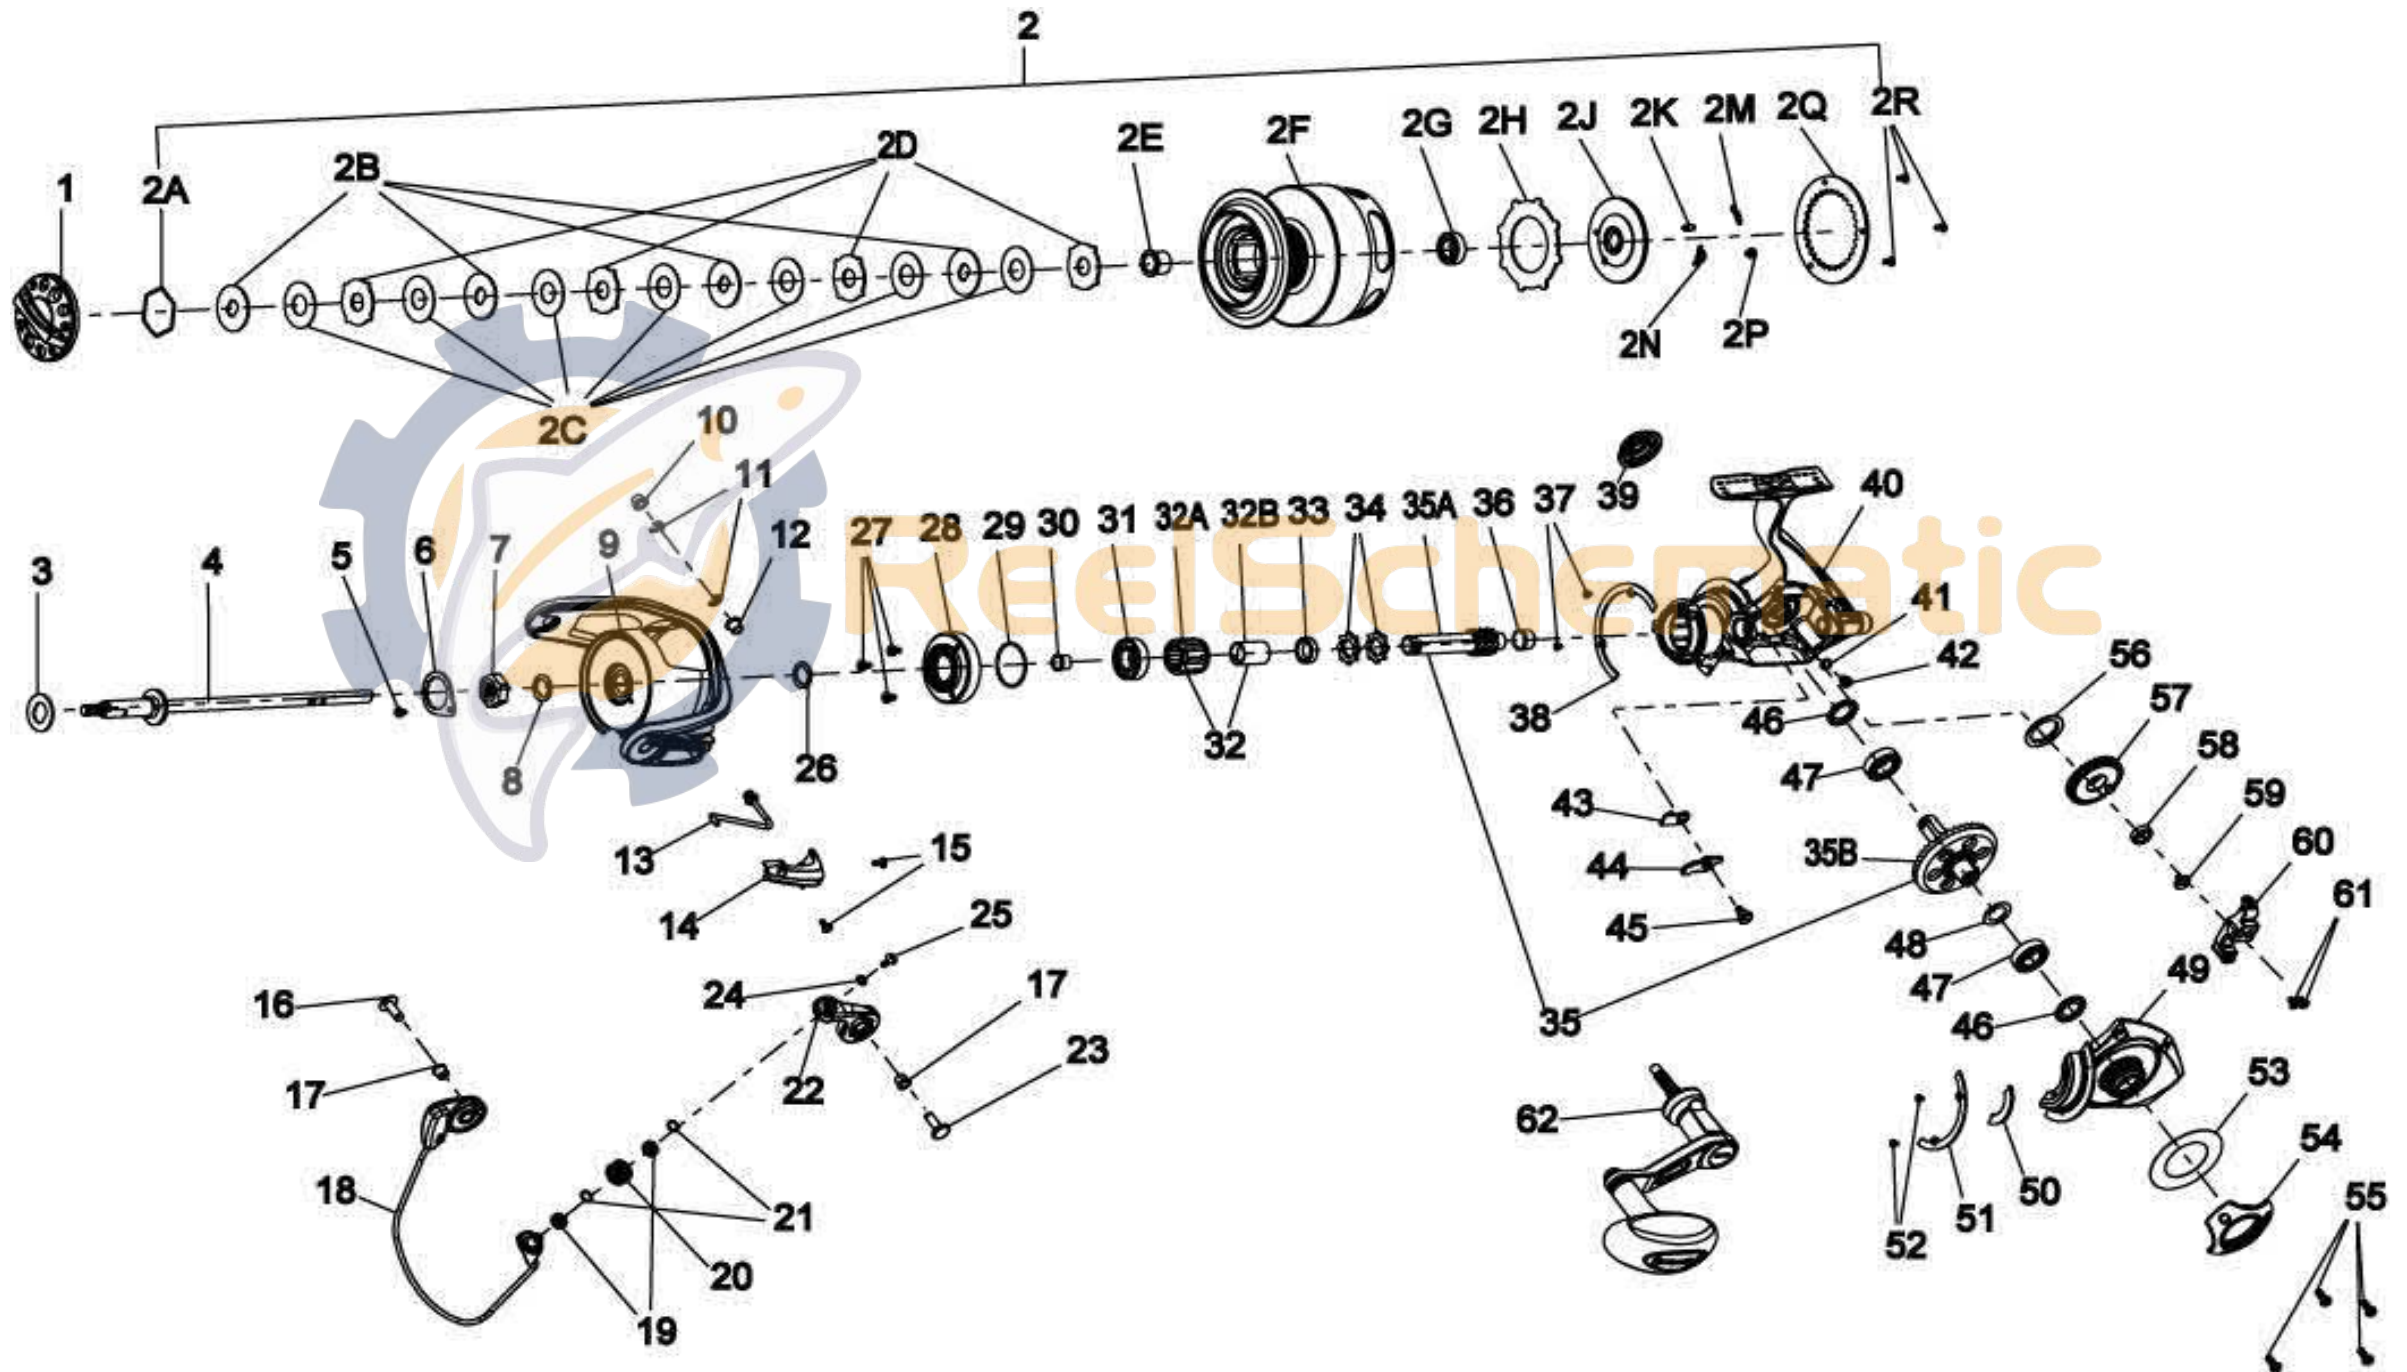

QUANTUM[®]

CSP100PTSE

CSP100PTSE

Quantum CSP100PTSE Spinning Reel Part List

Key #	Description	Part No.	Qty.	Key #	Description	Part No.	Qty.
1	Drag Knob Assembly	RAB332-01	1	27	Screw	JX107-03	3
2	Spool Kit Includes	TAB421-01	1	28	Ball Bearing Holder Assembly	RAB3190-01	1
	2A - Retaining Ring	RAB038-01	1	29	O-Ring	VBP164-01	1
	2B - Drag Washer "D"	RAB080-01	4	30	Pinion Bushing "Top"	TAB214-01	1
	2C - Drag Washer "B"	RAB033-01	7	31	Pinion Ball Bearing	DP058-02	1
	2D - Drag Washer "A"	RAB081-01	4				
	2E - Spool Bushing	RAB022-01	1	32-A	One Way Clutch	VBP063-01	1
	2F - Spool	TAB021-01	1	32-B	Clutch Sleeve	TAB139-01	1
	2G - Spool Ball Bearing	CP058-03	1	33	Spacer	TAB141-01	1
	2H - Key Washer	UAB033-01	1	34	Ratchet	TAB060-01	2
	2J - Magnum Drag Plate	TAB039-01	1				
	2K - Spool Click Spring Holder	SAB114-01	1	35-A	Pinion	TAB011-01	1
	2M - Spool Click Spring	RAB069-01	1	35-B	Drive Gear Assembly	TAB312-01	1
	2N - Click Claw	RAB103-01	1	36	Pinion Bushing "Bottom"	VBQ058-01	1
	2P - Click Claw Pin	VBP114-01	1	37	Screw	CF107-02	2
	2Q - Magnum Drag Retainer	TAB225-01	1	38	Breaking Pad "A"	TAB145-01	1
	2R - Screw	HX107-04	3	39	Handle Screw Cap	RAB054-02	1
3	Spool Adjust Washer	RAA065-01	1	40	Body Assembly	TAB301-01	1
4	Main Shaft Assembly	TAB315-01	1	41	Washer	TAB048-01	1
5	Screw	JX125-01	2	42	Drain Cap	TAB238-01	1
6	RotorNut Retainer	TAB118-01	1	43	AR Pawl Pad	TAB122-01	1
7	Rotor Nut	TAB006-01	1	44	Anti Reverse Pawl	TAB063-01	1
8	Washer	RAB110-01	1	45	AR Pawl Screw	TAB111-01	1
9	Rotor Assembly	TAB309-01	1	46	Seal	TAB262-01	2
10	Rotor Bushing	RAB106-02	1	47	Ball Bearing	CF017-02	2
11	E-Clip	KQ034-01	1	48	Drive Gear Adjust Washer	DF035-01	1
12	Rotor Bushing	RAB106-01	1	49	Side Cover	TAB023-01	1
13	Kick Lever Unit	TAB419-01	1	50	Seal - Side Cover	TAB254-01	1
14	Rotor Cover	TAB087-01	1	51	Breaking Pad "B"	TAB140-01	1
15	Rotor Cover Screw	QW053-04	2	52	Screw	CF107-02	2
16	Pin	RAB042-02	1	53	Side Cover Cosmetic Washer	TAB075-01	1
17	Bushing	SAB106-01	2	54	Side Cover Cosmetic Ring	TAB142-02	1
18	Bail Assembly	TAB347-01	1	55	Side Cover Screw	VBP057-03	4
19	Ball Bearing	CT157-02	2	56	O/S Gear Bushing	UAB158-01	1
20	Line Roller	RAB004-01	1	57	O/S Gear Assembly	TAB353-01	1
21	Line Roller Washer	RAB102-01	2	58	O/S Gear Ball Bearing	CH027-01	1
22	Arm Lever Assembly	TAB307-01	1	59	O/S Gear Screw	VAB111-01	1
23	Pin	RAB042-01	1	60	O/S Slider Assembly	TAB325-01	1
24	Washer	VBP167-01	1	61	Main Shaft Screw	RQ100-01	2
25	Screw	BAA108-02	1	62	Handle Assembly	TAB318-01	1
26	Washer	XAB110-01	1				